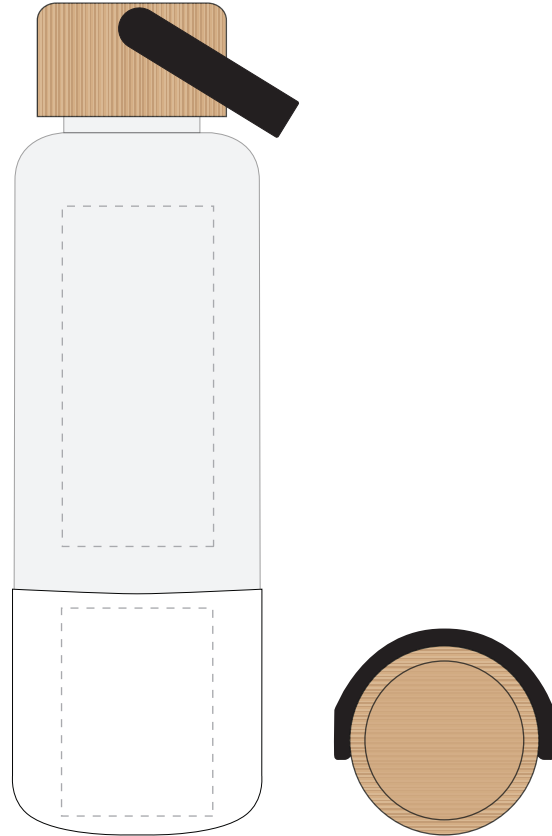

Your Ref:	Quantity:	Product Code: MG7273
Our Ref:	Version: 1	Product Colour: WHITE

PRINTING CONCERNS:**PRODUCT INFO:**

- Logos will be directly opposite
- Logos will NOT be directly opposite

We stock this item in the following colours

**PANTONE REFERENCE(S)**

- Engraving

ARTWORK SCALE 50%

Product Image for visualisation
- colours may vary

The dashed line is to demonstrate print area and will not appear on your printed item

PLEASE NOTE:

- All colours including print and product are for visual purposes only and should not be regarded as the actual colour of the product and print.
- Some products may vary from batch to batch and may differ from previous orders.
- The colour and texture of a product can also have an effect on the final print colour.
- By approving this order we accept that you understand these terms.